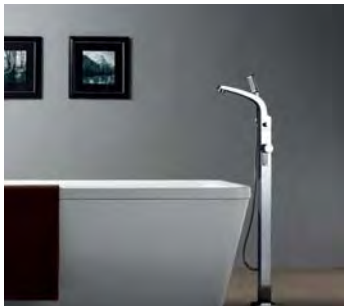

White Lever Handles
Add suffix /L at end of model #

CDSH398146BN/MC

British Freestanding

- * British series bath faucet w/ handshower
- * Floor risers are adjustable b/w 24"-32"
- * Includes shutoff valves
- * 2 x cut-to-fit wall supports
- * 59" metal shower hose

FH8116C-617CP

Zen Freestanding

- * Zen Bath faucet w/ freestanding risers
- * 39" height to aerator
- * Spout extends out 7.5"
- * 1/2"F Connections under plate
- * Zen handshower
- * 59" metal shower hose

Model #	Finish
FH8116-617CP	Chrome

HANDLE OPTIONS:

This faucet comes standard with metal cross handles

**ARC
Freestanding**

- * Freestanding Column style faucet
- * 42.25" height from floor to aerator
- * 8.5" spout reach from centre of body
- * 1/2"F Connections under plate
- * Zen handshower
- * 59" metal shower hose
- * Includes floor installation kit
- * Ceramic cartridge
- * Built-in vacuum breaker

Model # **Finish**
 FH8120D56CP Chrome

**Cascade
Freestanding**

- * Freestanding Column style faucet
- * 37.5" height from floor to aerator
- * 9" spout reach from back of faucet body
- * 1/2"F Connections under plate
- * Zen handshower
- * 59" metal shower hose
- * Includes floor installation kit
- * Ceramic cartridge
- * Built-in vacuum breaker