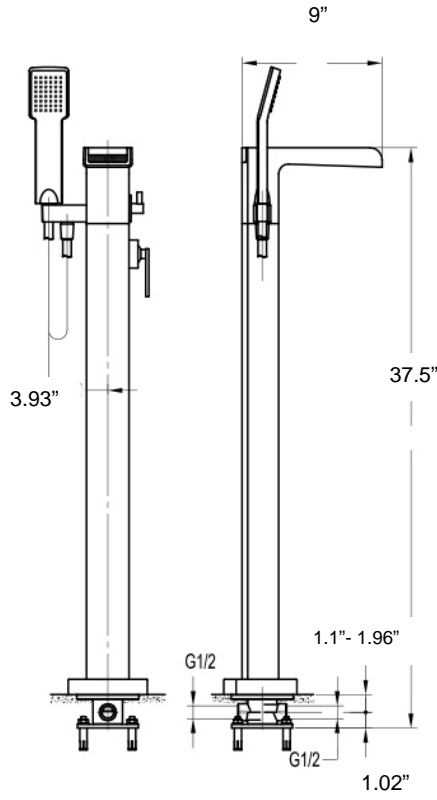

Cascade Specifications