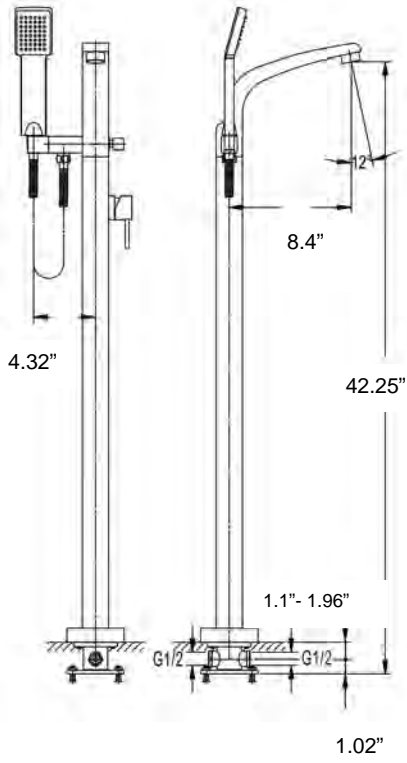

ARC Specifications