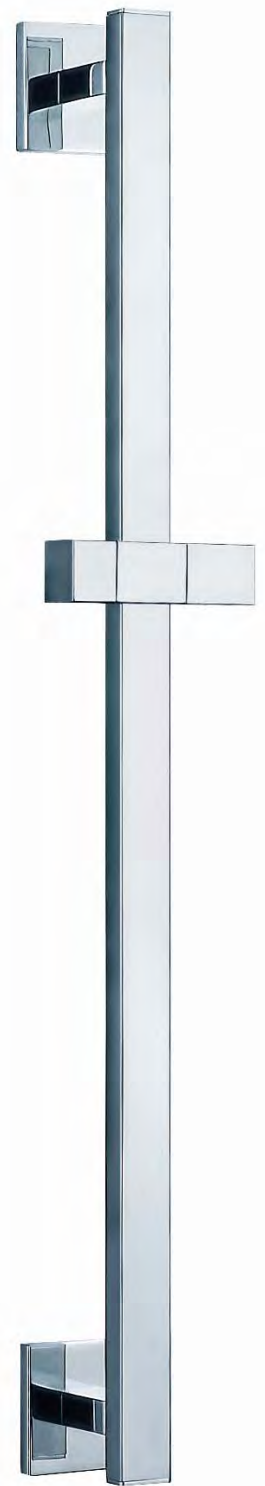

Cube SERIES

Slide Rail Only:

Includes: All Metal rail - 23.5" * Adjustable holder

Model #	Finish
FH9507CP	Chrome

Slide Rail Kits:

Includes: FH9507 slide rail * Handshower * 59" metal hose

Cube

Model #	Finish
FH9507-255CP	Chrome

Cubica

Model #	Finish
FH9507-163CP	Chrome

Model Shown: FH9507CP

See Page 115