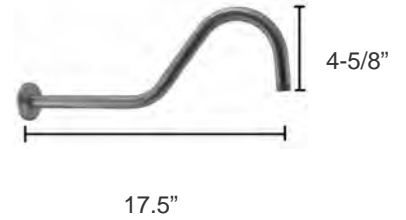

Sheppard Arm

- 1/2" M x 1/2" M connections
- Includes wall flange

17.5"

Model #	Finish
CDSH215CP	Chrome