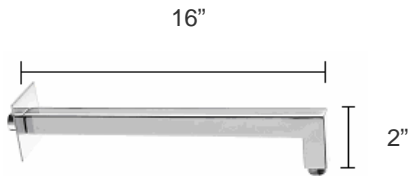

Cube Wall Mount

- 1/2" M x 1/2" M connections
- Includes wall flange

16"

Model #	Finish
H6000CP	Chrome