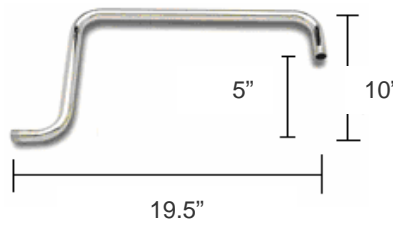

Hook Arm

- 1/2" M x 1/2" M connections
- Includes wall flange

19.5"

Model #	Finish
CDSH20CP	Chrome