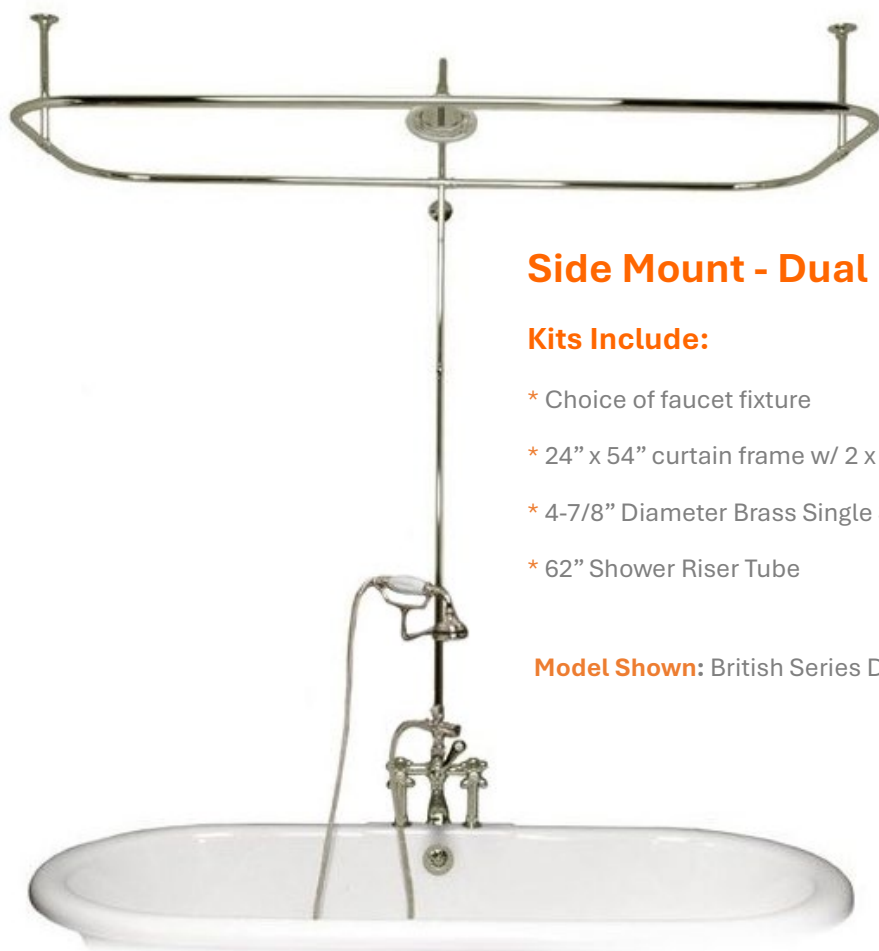

ECO series Bath & Shower

Kits Include:

- * 2-1/4" Diameter Brass Single Spray Rain Shower Head w/ Swivel Ball
- * 3-3/8" Zinc Cast Faucet w/ Compression Cartridges
- * 62" Shower Riser Tube
- * Available with or without curtain frame:
 - * With Curtain Frame Option: Kits Will Include 1 x 30" Ceiling / 1 x 10" Wall Supports
 - * Without Curtain Frame Option: Kits Will Include A 10" Wall Support w/ Flange

Optional Mounting Applications:

With 24" x 54" Curtain Frame &

Chrome // Model 1190S5

Without Curtain Frame

Chrome // Model 1195S

3200X series Bath & Shower

Kits Include:

- * Choice of Adjustable Swivel Unions or 6" Deck Pillars
- * 4-7/8" Diameter Brass Single Spray Rain Shower Head w/ Swivel Ball
- * Brass Faucet Body w/ Ceramic Disc Cartridges
- * 62" Shower Riser Tube
- * Available with or without curtain frame:
 - * With Curtain Frame Option: Kits Will Include 1 x 30" Ceiling / 1 x 10" Wall Supports
 - * Without Curtain Frame Option: Kits Will Include A 10" Wall Support w/ Flange

Diverter Fitted w/ 3/4" Female Nut to Faucet:

Chrome // Model CD156DKF-CP

Brushed Nickel // Model CD156DKF-BN

Polished Nickel // Model CD156DKF-PN

Matte Black // Model CD156DKF-MBK

Faucet Series Compatibility: 400, 3200, British, Spigot, Goose

Side Mount - Dual Ended Bath & Shower

Kits Include:

- * Choice of faucet fixture
- * 24" x 54" curtain frame w/ 2 x 30" Ceiling Supports / 1 x 10" Back Wall Support
- * 4-7/8" Diameter Brass Single Spray Rain Shower Head w/ Swivel Ball
- * 62" Shower Riser Tube