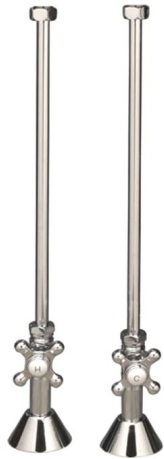

Toe Touch Pop Up

- * 1-1/2" exposed drain & overflow
- * Overflow tube is 18"
- * Waste shoe tube is 18"
- * Bottom tail piece is 5"
- * High polished finish

Model #	Finish
SH1900POPCP	Chrome

Swivel II – Lift & Turn

- * 1-1/2" exposed drain & overflow
- * Overflow tube is 16"
- * Waste shoe tube is 12"
- * Bottom tail piece is 3"

Model #	Finish
D1CP	Chrome

Important Note:
 Drain tee includes cap off nut to allow for a direct connect installation.

Model Shown:
5576CPX

Offset Water Supplies w/ Shutoffs

Mounting Application: For inside tub mount

WITH SHUTOFFS: (Tubes are Cut-to-fit adjustable)

- * 30" length x 1/2" OD tubing
- * Shutoffs: 1/2" IPS Female x 1/2" OD Comp
- * 1/2"M floor connection
- * 8" centres at floor when on a 3-3/8" faucet mount

Model #	Finish
5576CPX	Chrome
5576BNX	Brushed Nickel
5576PNX	Polished Nickel
5576MBKX	Matte Black

Model Shown:
5476CPX

Deck Mount Water Supplies w/ Shutoffs

Mounting Application: For rim / deck of tub

WITH SHUTOFFS: (Tubes are Cut-to-fit adjustable)