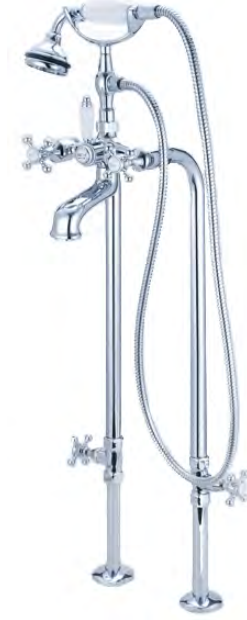

## 800 Freestanding

Made in Italy

Model Shown: 800CP/9670

- \* Bath faucet w/ Retro handshower
- \* Risers - 31.5" overall / 27.5" exposed
- \* Risers - 1" OD / 3/4"M x 1/2"M solder
- \* Faucet has ceramic disc cartridges
- \* 59" metal shower hose

## Mozart Freestanding

Made in Italy

Model Shown: 150CP/9650

- \* Bath faucet w/ Retro handshower
- \* Risers - 31.5" overall / 27.5" exposed
- \* Risers - 1" OD / 3/4"M x 1/2"M solder
- \* Faucet has ceramic disc cartridges
- \* 59" metal shower hose

### NO SHUT OFF VALVES:

Model #	Finish
150CP/9650	Chrome

## 400 Freestanding

Model Shown: 400CP/9670

- \* Bath faucet w/ Retro handshower
- \* Risers - 31.5" overall / 27.5" exposed
- \* Risers - 1" OD / 3/4"M x 1/2"M solder
- \* Faucet has ceramic disc cartridges
- \* 59" metal shower hose