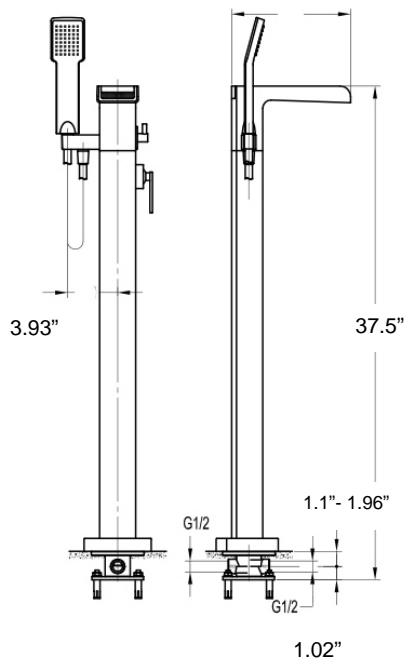

ARC Freestanding

- 42 Freestanding Column style faucet
- 1/2" F Connections under plate
- Zen handshower w/ 59" metal hose
- Includes floor installation kit
- Ceramic cartridge
- Built-in vacuum breaker

Model #	Finish
FH8120D56CP	Chrome

Cascade Freestanding

- 37.5" Freestanding Column style faucet
- 1/2" F Connections under plate
- Zen handshower w/ 59" metal hose
- Includes floor installation kit
- Ceramic cartridge
- Built-in vacuum breaker

Model #	Finish
FH8185D67CP	Chrome

Zen Freestanding

- Freestanding Zen style faucet
- 39" height from floor to aerator
- 7.5" spout reach from centre of body
- 1/2" F Connections under plate
- Zen handshower
- 59" metal shower hose

Model #	Finish
FH8116-617CP	Chrome