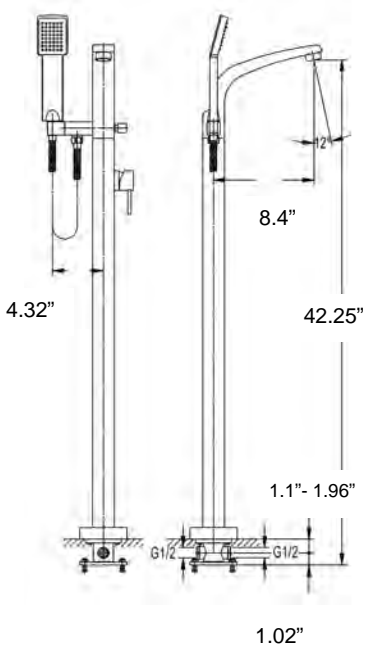

ARC Freestanding

- 42 Freestanding Column style faucet
- 1/2" F Connections under plate
- Zen handshower w/ 59" metal hose
- Includes floor installation kit
- Ceramic cartridge
- Built-in vacuum breaker

Model #	Finish
FH8120D56CP	Chrome

Cascade Freestanding

- 37.5" Freestanding Column style faucet
- 1/2" F Connections under plate
- Zen handshower w/ 59" metal hose
- Includes floor installation kit
- Ceramic cartridge
- Built-in vacuum breaker

Model #	Finish
FH8185D67CP	Chrome

Zen Freestanding

- Freestanding Zen style faucet
- 39" height from floor to aerator
- 7.5" spout reach from centre of body
- 1/2" F Connections under plate
- Zen handshower
- 59" metal shower hose

Model #	Finish
FH8116-617CP	Chrome