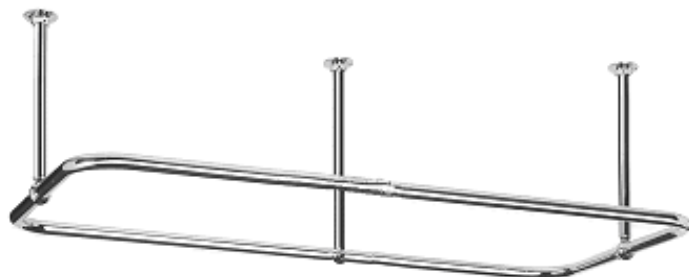

Includes 5-hole tee for shower riser installation if required

Rectangular Frame

- * 24" X 54" - 3/4" OD brass tubing
- * 1 x 30" cut-to-fit ceiling support
- * 1 x 10" cut-to-fit wall support

Model #	Finish
150/54CP	Chrome
150/54BN	Brushed Nickel
150/54PN	Polished Nickel
150/54MBK	Matte Black

Rectangular Frame

- * 24" X 54" - 3/4" OD brass tubing
- * 3 x 30" cut-to-fit ceiling support

Model #	Finish
RC2654CP	Chrome
RC2654BN	Brushed Nickel
RC265PN	Polished Nickel
RC2654MBK	Matte Black

Corner Frame

- * 1" OD brass tubing
- * 48" L x 66" W
- * 30" cut-to-fit ceiling supports
- * Frame is cut-to-fit adjustable

Model #	Finish
122XCP	Chrome

Add – A – Shower

- * 24" X 54" - 3/4" OD brass tubing
- * 1 x 30" cut-to-fit ceiling support
- * 1 x 10" cut-to-fit wall support
- * 62" Shower Riser Tube
- * 4-7/8" Brass Showerhead

Model #	Finish
190/54CP	Chrome
190/54BN	Brushed Nickel
190/54PN	Polished Nickel
190/54MBK	Matte Black

10" Support can be cut down for more rigidity

No Wall – Ceiling Mount Frame

- * 24" X 54" - 3/4" OD brass tubing
- * 2 x 30" cut-to-fit ceiling support