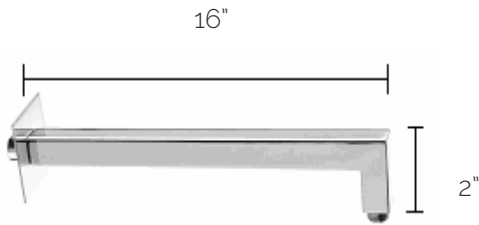

Cube Wall Mount

- 1/2" M x 1/2" M connections
- Includes wall flange

16"	Model #	Finish
	H60000CP	Chrome