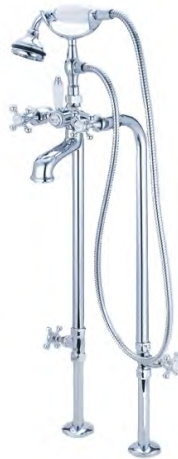

400 Series:

With shutoff valves only

Dark Copper Smooth
Model: COPDCS4096PK

Dark Copper Hammered
Model: COPDCH4096PK

Nickel Smooth
Model: COPNKS4096PK

Nickel Hammered
Model: COPNKH4096PK

Bright Copper Smooth
Model: COPBCS4096PK