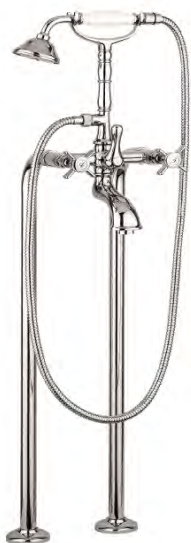

# Californian Packages:

Integrated drain kit

Choice of below faucet series

## Mozart Series:

Freestanding over-the-rim

With shutoff valves only

**Model:** CAL126MPKG