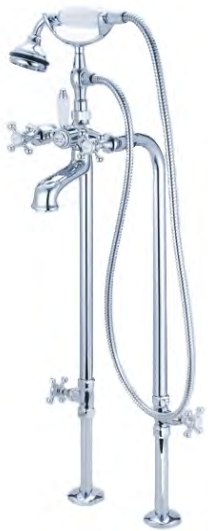

400 Series:

Freestanding Over-The-Rim

Model: MAJ4096MPKG