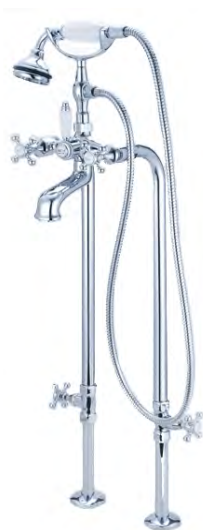

400 Series:

Freestanding over-the-rim

With shutoff valves only

Model: CAL400g6MPKG